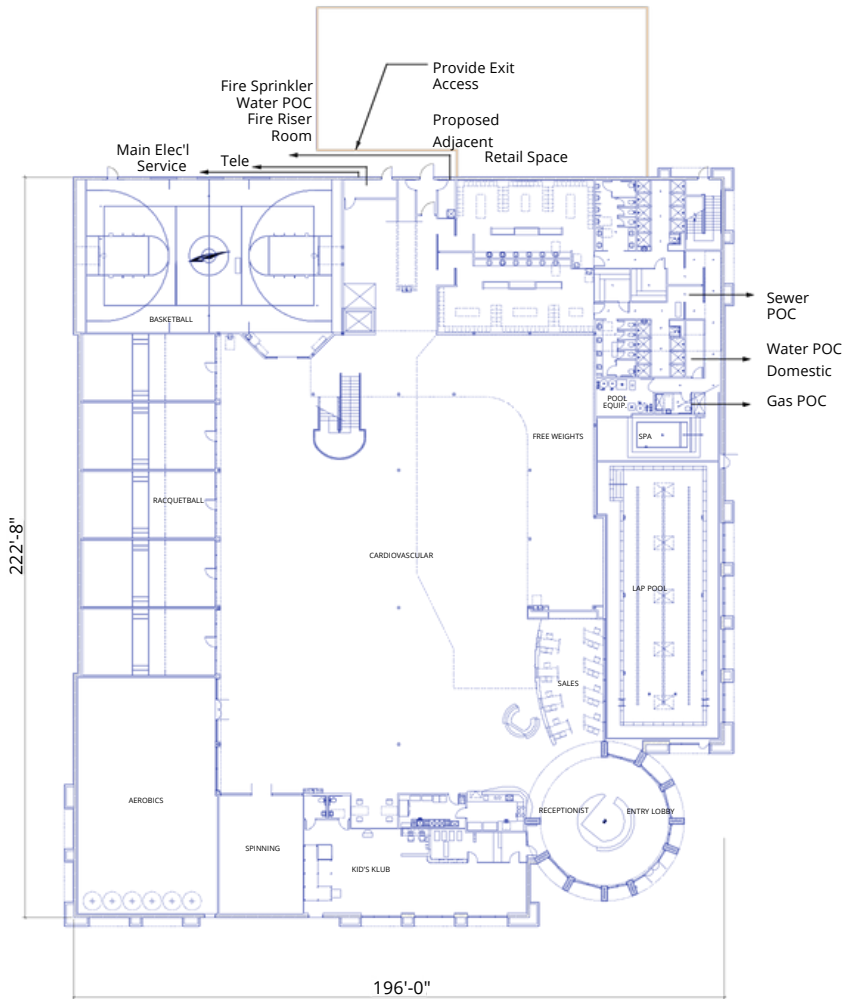

Property Size:
45,000 +/- sq. ft.

**Harriet
Summers**

Broker Associate

CONTACT FOR MORE INFO

CELL: 609-238-0303

EMAIL: hsummers@f-mcb.com

www.f-mcb.com

Disclaimer: The information in this correspondence is deemed correct and accurate from the owner and other sources from which it was obtained. All information is subject to changes, errors, omissions and removal from the market without notice

Ground Floor = 42,000 sf
 Mezzanine = 3,000 sf Total
 club = 45,000 sf