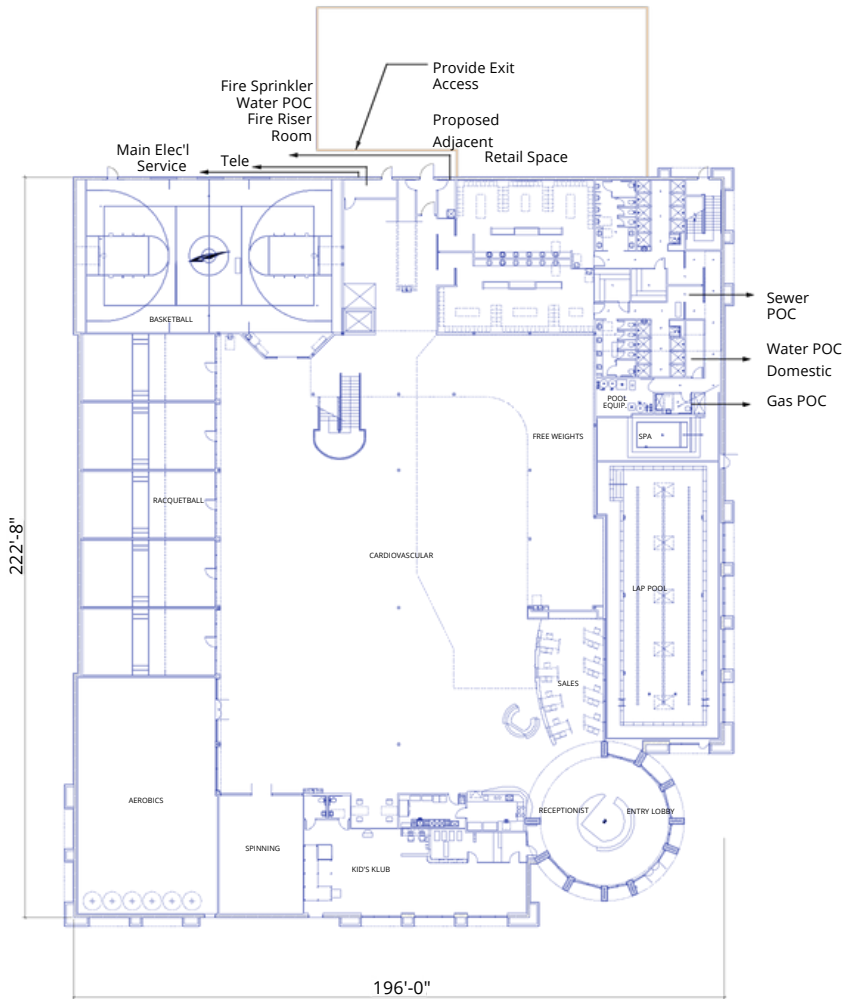

**Property Size:**  
45,000 +/- sq. ft.

**Harriet  
Summers**

Broker Associate

CONTACT FOR MORE INFO

CELL: 609-238-0303

EMAIL: [hsummers@f-mcb.com](mailto:hsummers@f-mcb.com)

[www.f-mcb.com](http://www.f-mcb.com)

Ground Floor = 42,000 sf  
 Mezzanine = 3,000 sf Total  
 club = 45,000 sf